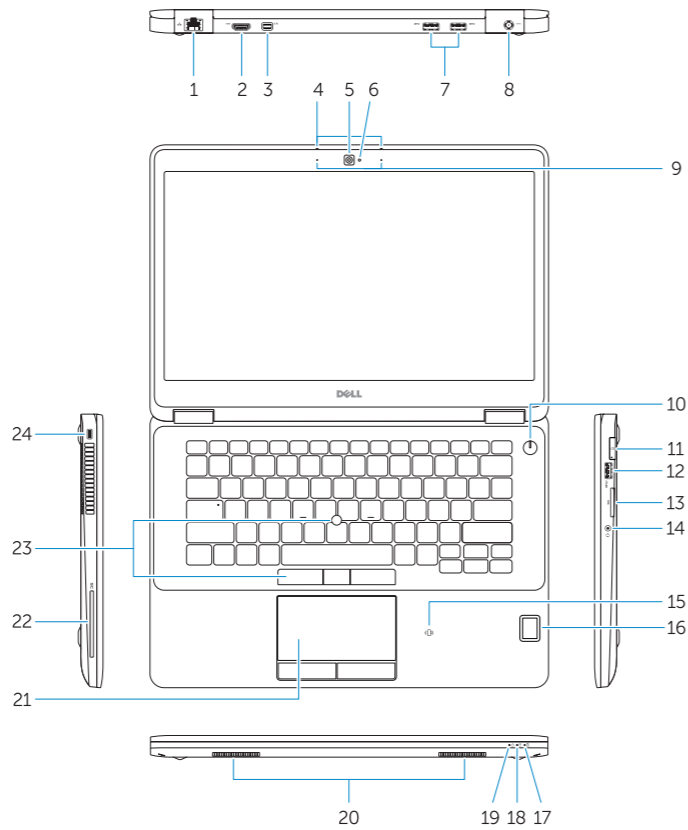

Product support and manuals

Manual dan dukungan produk

SopORTE del producto y manuales

Hỗ trợ sản phẩm và sách hướng dẫn

دعم المنتج والدلائل

Contact Dell

Hubungi Dell | Póngase en contacto con Dell

Liên hệ Dell | Dell الاتصال

Regulatory and safety

Regulatory model

Model regulatori | Modelo normativo

Model quy định | الموديل التنظيمي

Regulatory type

Jenis regulatori | Tipo normativo

Loại quy định | النوع التنظيمي

Computer model

Model komputer | Modelo de equipo

Model máy tính | موديل الكمبيوتر

Dell.com/support

Dell.com/support/manuals

Dell.com/support/windows

Dell.com/contactdell

Dell.com/regulatory_compliance

P61G

P61G001

Latitude 14-7470/E7470

Features

Fitur | Funciones | Tính năng | الميزات

1. Network connector
2. HDMI connector
3. Mini DisplayPort
4. Microphones (only in touchscreen)
5. Camera
6. Camera-status light
7. USB 3.0 connectors (2)
8. Power connector
9. Microphones (only in non-touchscreen)
10. Power button
11. SIM port (optional)
12. USB 3.0 connector with PowerShare
13. Memory card reader
14. Headset connector

15. Contactless smart-card reader (optional)
16. Fingerprint reader (optional)
17. Battery-status light
18. Hard-drive activity light
19. Power-status light
20. Speakers
21. Touchpad
22. Smart card reader (optional)
23. Track stick/track pad (optional)
24. Security-cable slot
25. Dock connector
26. Service-tag label

1. Konektor jaringan
2. Konektor HDMI
3. Mini-DisplayPort
4. Mikrofon (hanya di layar sentuh)
5. Kamera
6. Lampu status kamera
7. Konektor USB 3.0 (2)
8. Konektor daya
9. Mikrofon (hanya di non-layar sentuh)
10. Tombol daya
11. Port SIM (opsional)
12. Konektor USB 3.0 dengan PowerShare
13. Pembaca kartu memori
14. Konektor headset

1. Conector de red
2. Conector HDMI
3. Mini-DisplayPort
4. Micrófono (solo con pantalla táctil)
5. Cámara
6. Indicador luminoso de estado de la cámara
7. Conectores USB 3.0 (2)
8. Conector de alimentación
9. Micrófono (solo con pantalla no táctil)
10. Botón de encendido
11. Puerto SIM (opcional)
12. Conector USB 3.0 con PowerShare
13. Lector de tarjetas de memoria
14. Conector para auricular

15. Pembaca kartu pintar nirkontak (opsional)
16. Pembaca sidik jari (opsional)
17. Lampu status baterai
18. Lampu aktivitas hard disk
19. Lampu status daya
20. Speaker
21. Panel sentuh
22. Pembaca kartu pintar (opsional)
23. Stick pelack/pad pelacak (opsional)
24. Slot kabel pengaman
25. Konektor dock
26. Label tag servis

15. Lector de tarjetas inteligentes sin contacto (opcional)
16. Lector de huellas dactilares (opcional)
17. Indicador luminoso del estado de la batería
18. Indicador luminoso de actividad de la unidad del disco duro
19. Indicador luminoso de estado de alimentación
20. Altavoces
21. Superficie táctil
22. Lector de tarjetas inteligentes (opcional)
23. Mando/panel de seguimiento (opcional)
24. Ranura del cable de seguridad
25. Conector de acoplamiento
26. Etiqueta de servicio

1. Đầu nối mạng
2. Đầu nối HDMI
3. Mini DisplayPort
4. Micrô (chỉ ở màn hình cảm ứng)
5. Máy ảnh
6. Đèn trạng thái camera
7. Đầu nối USB 3.0 (2)
8. Đầu nối nguồn
9. Micrô (chỉ ở màn hình không cảm ứng)
10. Nút nguồn
11. Cổng SIM (tùy chọn)
12. Đầu nối USB 3.0 với tính năng PowerShare
13. Bộ đọc thẻ nhớ

15. قارئ البطاقة الذكية اللاسلكي (اختياري)
16. قارئ بصمات الأصابع (اختياري)
17. مصباح حالة البطارية
18. مصباح نشاط محرك الأقراص الثابتة
19. مصباح حالة الطاقة
20. السماعات
21. لوحة اللمس
22. قارئ البطاقة الذكية (اختياري)
23. عصا تتبع/لوحة تتبع (اختياري)
24. فتحة كبل الأمان
25. موصل الإرساء
26. ملصق رمز الخدمة